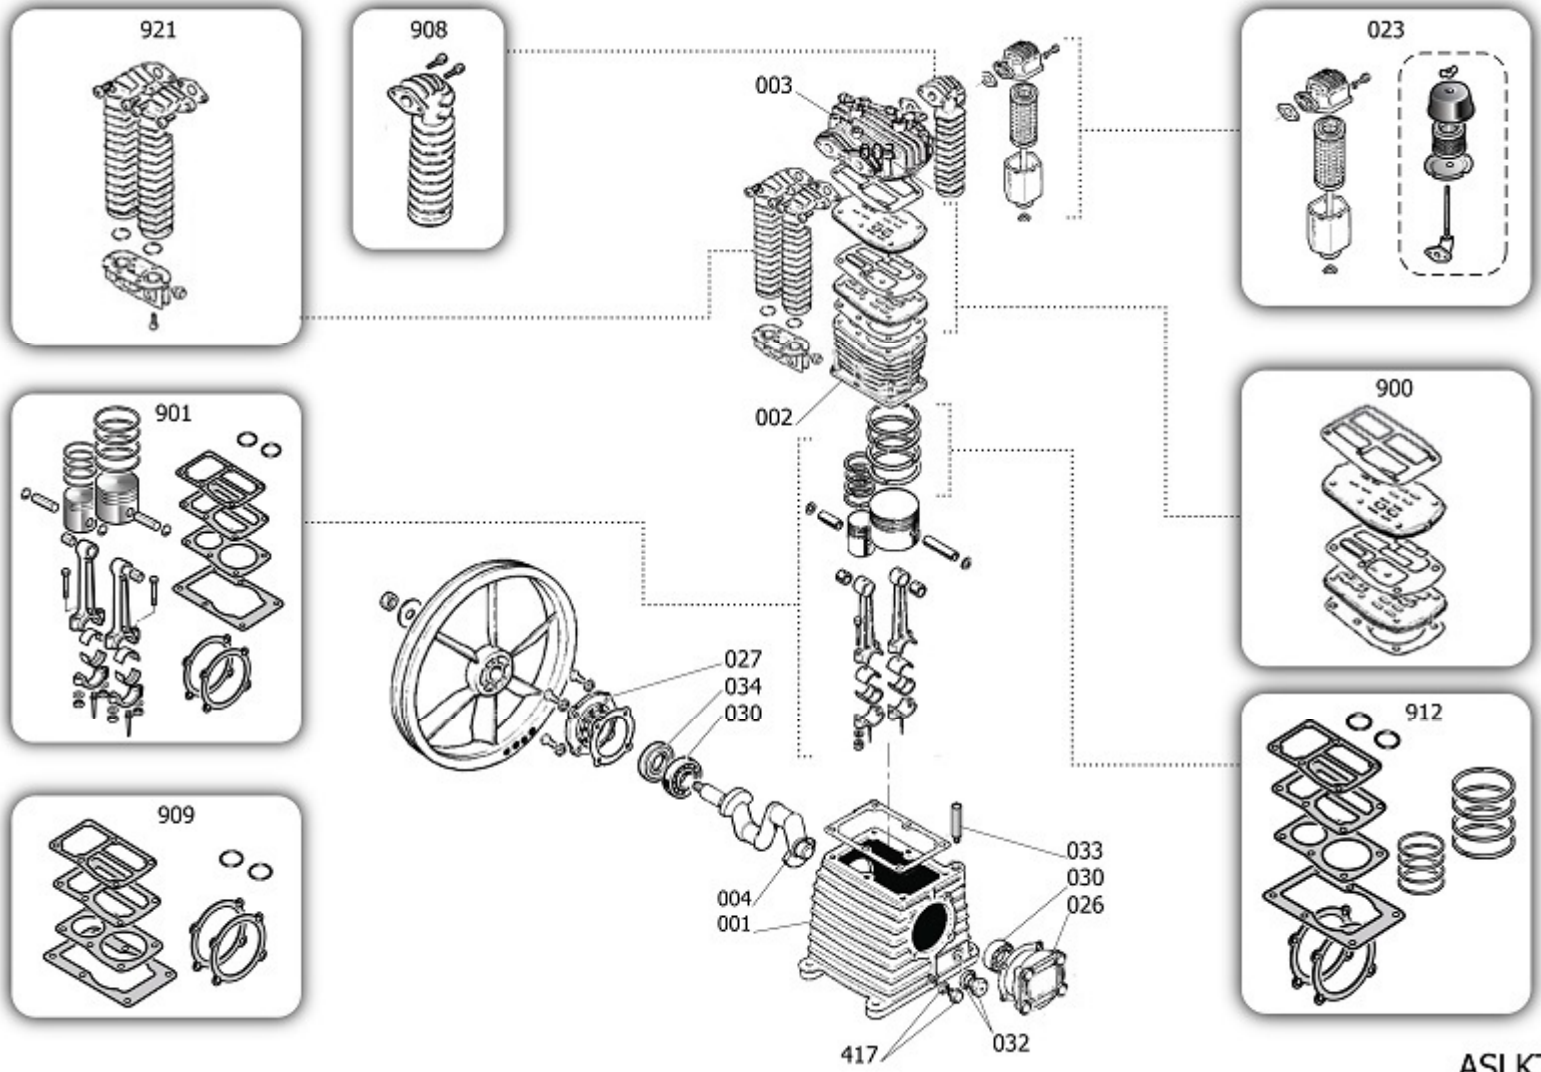

SLNN805SHA134

K30/270 FT7,5 SD

Pos	Component	MU	Multiplier
105	4101335 CHECK VALVE	PZ	1,0
106	9047071 LINE COCK	PZ	1,0
106	9047089 LINE COCK	PZ	1,0
107	9047079 CONDENSATE DRAIN COCK	PZ	1,0
108	4100759 PRESSURE REDUCER	PZ	1,0
109	9052800 PRESSURE GAUGE	PZ	1,0
109	9052802 PRESSURE GAUGE	PZ	1,0
110	9049165 RELIEF VALVE	PZ	1,0
112	4101334 NIPPLE	PZ	1,0
125	9076909 PULLEY	PZ	1,0
126	9075880 POLY V BELT	PZ	1,0
131	9063048 COMPLETE PRESSURE SWITCH	PZ	1,0
135	848T000 MOTOR	PZ	1,0
136	9062019 MAGN. STARTER W/OVLD CUTOUT	PZ	1,0
137	9064462 SOLENOID VALVE	PZ	1,0
142	834302A BELT GUARD	PZ	1,0
145	9043981 DELIVERY PIPE	PZ	1,0
155	9053436 SILENCER	PZ	1,0
176	9064139 CONNECTOR	PZ	1,0
200	SL0000A BARE PUMP	PZ	1,0
300	9420592 WHEELS/FEET MOUNTING KIT	PZ	1,0
478	4106468 ELBOW MF1/8" 011150000	PZ	1,0

ASLKT

Pos	Component	MU	Multiplier
1	\$33102030 CASING	PZ	1,0
2	\$31602020 CYLINDER	PZ	1,0
3	SL61400 HEAD	PZ	1,0
4	SL61200 SHAFT	PZ	1,0
23	9421148 AIR FILTER ASSEMBLY	PZ	1,0
26	\$30402740 FRONT COVER	PZ	1,0
27	\$30402800 CASING REAR SUPPORT	PZ	1,0
29	\$31002680 FLYWHEEL	PZ	1,0
30	\$30302140 BALL BEARING 6202 K30 K35	PZ	2,0
32	\$36531150 OIL LIGHT	PZ	1,0
33	\$12505950 OIL PLUG	PZ	1,0
34	\$30302150 SEAL	PZ	1,0
35	\$37403780 SCREW FLYWHEEL	PZ	1,0
36	\$37502450 WASHER FLYWHEEL	PZ	1,0
417	\$36531140 OIL PLUG	PZ	1,0
900	9434A14 MPK VALVE PLATE K30	PZ	1,0
901	9434B18 MPK PISTON-CONROD K30	PZ	1,0
908	9434E07 MPK AFTERCOOLER K30	PZ	1,0
909	9434F15 MPK GASKET K30	PZ	1,0
912	9434C17 MPK PISTON RINGS K30	PZ	1,0
921	9434D03 MPK INTERCOOLER K30-60	PZ	1,0