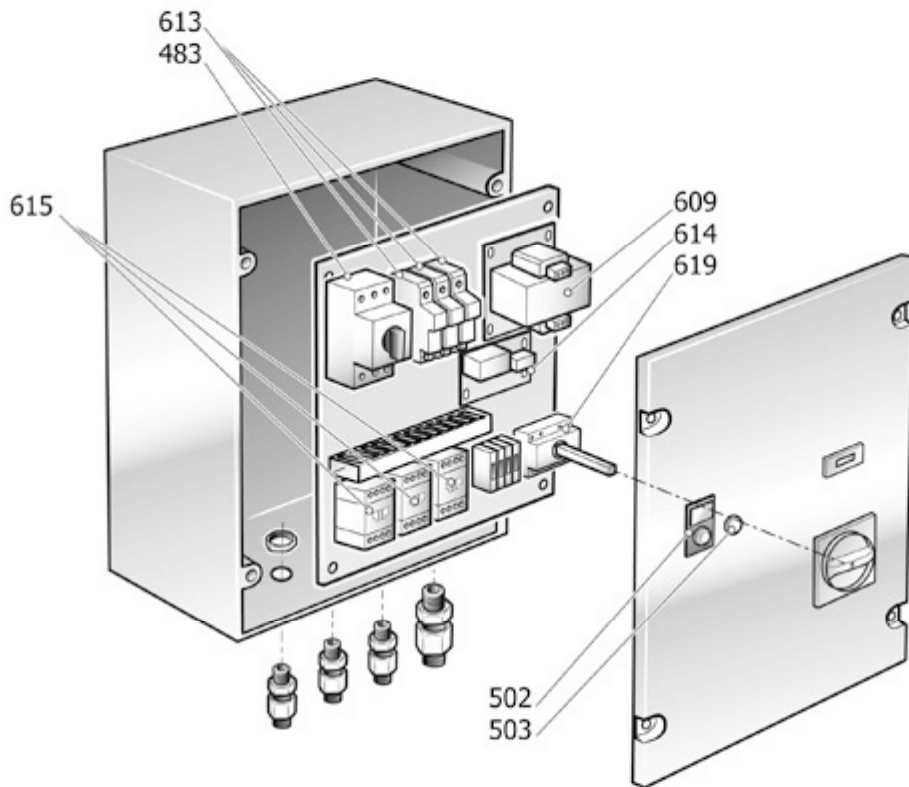

SLNN805SHA134

K30/270 FT7,5 SD

Pos	Component	MU	Multiplier
105	4101335 CHECK VALVE	PZ	1,0
106	9047071 LINE COCK	PZ	1,0
106	9047089 LINE COCK	PZ	1,0
107	9047079 CONDENSATE DRAIN COCK	PZ	1,0
108	4100759 PRESSURE REDUCER	PZ	1,0
109	9052800 PRESSURE GAUGE	PZ	1,0
109	9052802 PRESSURE GAUGE	PZ	1,0
110	9049165 RELIEF VALVE	PZ	1,0
112	4101334 NIPPLE	PZ	1,0
125	9076909 PULLEY	PZ	1,0
126	9075880 POLY V BELT	PZ	1,0
131	9063048 COMPLETE PRESSURE SWITCH	PZ	1,0
135	848T000 MOTOR	PZ	1,0
136	9062019 MAGN. STARTER W/OVLD CUTOUT	PZ	1,0
137	9064462 SOLENOID VALVE	PZ	1,0
142	834302A BELT GUARD	PZ	1,0
145	9043981 DELIVERY PIPE	PZ	1,0
155	9053436 SILENCER	PZ	1,0
176	9064139 CONNECTOR	PZ	1,0
200	SL0000A BARE PUMP	PZ	1,0
300	9420592 WHEELS/FEET MOUNTING KIT	PZ	1,0
478	4106468 ELBOW MF1/8" 011150000	PZ	1,0

Pos	Component	MU	Multiplier
483	E0M03PKZ278486 THERMAL CUTOUT	PZ	1,0
502	E0M23216823 SWITCH/SELECTOR	PZ	1,0
503	E0M23216771 SIGNAL LIGHT	PZ	1,0
609	E0M14080424 TRANSFORMER	PZ	1,0
613	E0M11LEOAM1 FUS.1A AM 10X38 CH10	PZ	2,0
613	E0M11WEBGG04 FUS.4A GG 10X38 CH10	PZ	1,0
614	E0M095002 TEMPORIZZATORE	PZ	1,0
615	E0M01276694 CONTAT.DILM9-10 1NO 9A 24V	PZ	1,0
615	E0M01276729 CONTAT.DILM9-01 1NC 9A 24V	PZ	2,0
615	E0M090002 CONT.24V 50HZ 4RK30 24+FORC	PZ	1,0
619	E0M05042004 MECHANICAL INTERLOCK	PZ	1,0