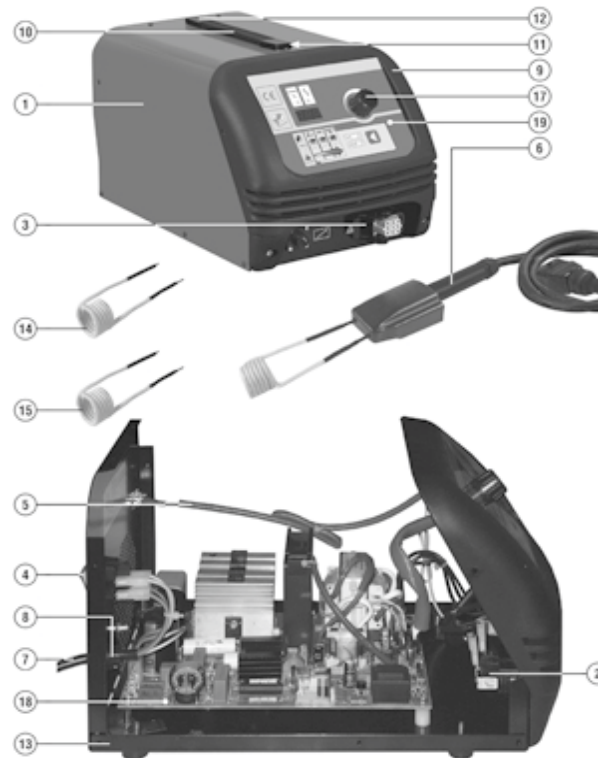

SMART INDUCTOR 5000 TWISTER

Ref.	Description	Key
1	COVER KIT	981128
2	SWITCH	121540
3	GUARD	121548
4	SWITCH	122381
5	PROGRAMMES CABLE	124086
6	HEAT TWISTER	801412
7	MAINS CABLE 3G1.5 2 M SCHUKO PLUG	132155
8	CABLE BUSHING	322112
9	FRONT PANEL	322472
10	HANDLE	322505
11	HANDLE INTERNAL CONNECTION	322506
12	HANDLE EXTERNAL CONNECTION	322507
13	BOTTOM	642181
14	KIT 2 TWISTER 10V M8/M10	801413
15	KIT 2 TWISTER 14V M12/M14	801414
17	BLACK KNOB KIT	980772
18	POWER BOARD KIT	981126
19	PANEL + CARD KIT	981127