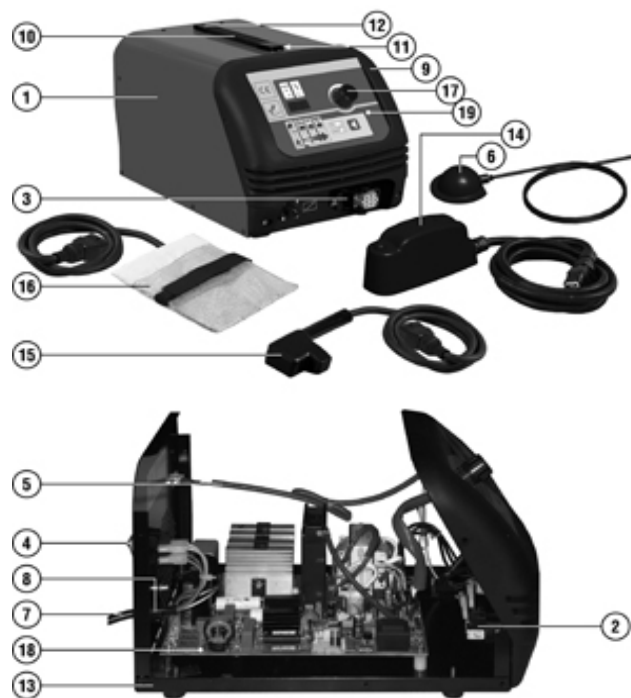

## Smart Inductor 5000

Ref.	Description	Key
1	COVER KIT	981128
2	SWITCH	121540
3	GUARD	121548
4	SWITCH	122381
5	PROGRAMMES CABLE	124086
6	REMOTE CONTROL KIT	981147
7	MAINS CABLE 3G1.5 2 M SCHUKO PLUG	132155
8	CABLE BUSHING	322112
9	FRONT PANEL	322472
10	HANDLE	322505
11	HANDLE INTERNAL CONNECTION	322506
12	HANDLE EXTERNAL CONNECTION	322507
13	BOTTOM	642181
14	GLASS REMOVER	723260
15	METAL RELEASER	723261
16	PAD INDUCTOR	723262
17	BLACK KNOB KIT	980772
18	POWER BOARD KIT	981126
19	PANEL + CARD KIT	981127
20	INSULATORS KIT	981167