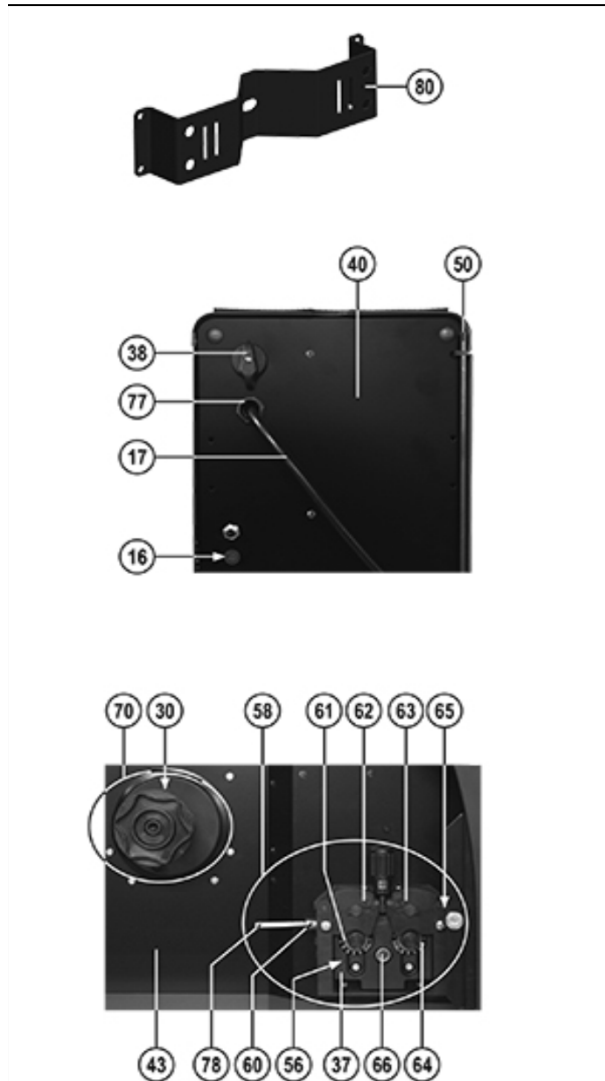

ELECTROMIG 330 WAVE 400V + ACC.

Ref.	Description	Key
65	WIRE CONDUIT Ø 2X5	742365
66	GEAR	742495
67	AUXILIARY TRANSFORMER KIT	981401
68	DIODE KIT	981632
69	KIT IGBT + PULSE TRANSFORMER	981633
70	REEL KIT 15KG	981703
71	COVER KIT	981740
72	COMPLETE PCB KIT	981769
73	BOTTOM KIT	981770
74	FRONT PANEL KIT	981771
75	CONTROL PCB KIT	981772
76	KIT FRONT PANEL CARD	981800
77	KIT CABLE BUSHING + RING NUT	990046
78	GAS HOSE KIT	990097
79	FUSE	122434
80	BOTTLE-HOLDER BRACKET	645673