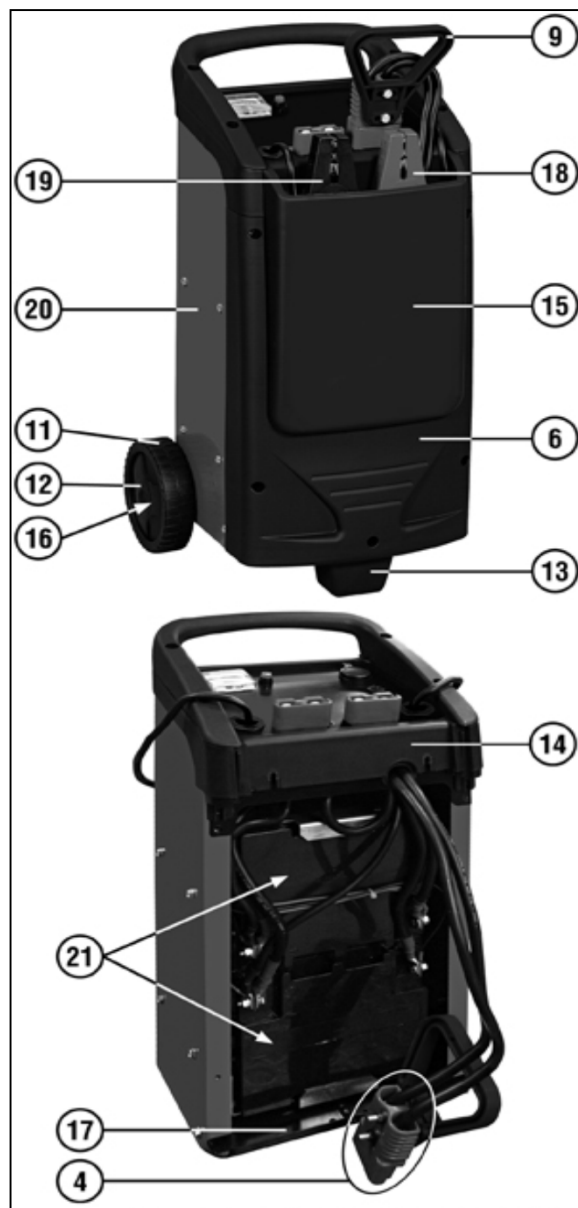

829561

Start Plus 4824

Ref.	Description	Key
1	SOCKET	121083
2	PUSHBUTTON	121095
3	RESTORABLE PROTECTION	121223
4	SOCKET SET	124315
5	SOCKETS KIT	124360
6	FRONT PANEL	322911
7	VOLTMETER	152235
8	HANDLE	312408
9	HANDLE SET	312429
10	CABLE BUSHING	322112
11	WHEEL	322193
12	WHEEL LOCKING RING	322223
13	FOOT	322803
14	FRAME	322804
15	POCKET	362042
16	WHEELS AXLE	422961
17	BOTTOM	644177
18	POSITIVE CLAMP (+)	712025
19	WORK CLAMP	712026
20	BACK PANEL KIT	980496
21	BATTERY	980776
22	DASHBOARD KIT	981311
23	CABLE KIT	981014