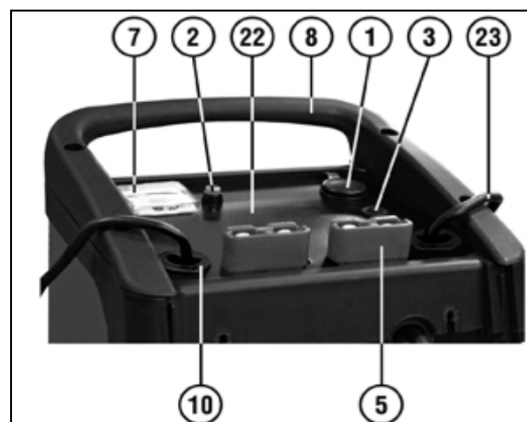

829561

Start Plus 4824

Ref.	Description	Key
1	SOCKET	121083
2	PUSHBUTTON	121095
3	RESTORABLE PROTECTION	121223
4	SOCKET SET	124315
5	SOCKETS KIT	124360
6	FRONT PANEL	322911
7	VOLTMETER	152235
8	HANDLE	312408
9	HANDLE SET	312429
10	CABLE BUSHING	322112
11	WHEEL	322193
12	WHEEL LOCKING RING	322223
13	FOOT	322803
14	FRAME	322804
15	POCKET	362042
16	WHEELS AXLE	422961
17	BOTTOM	644177
18	POSITIVE CLAMP (+)	712025
19	WORK CLAMP	712026
20	BACK PANEL KIT	980496
21	BATTERY	980776
22	DASHBOARD KIT	981311
23	CABLE KIT	981014